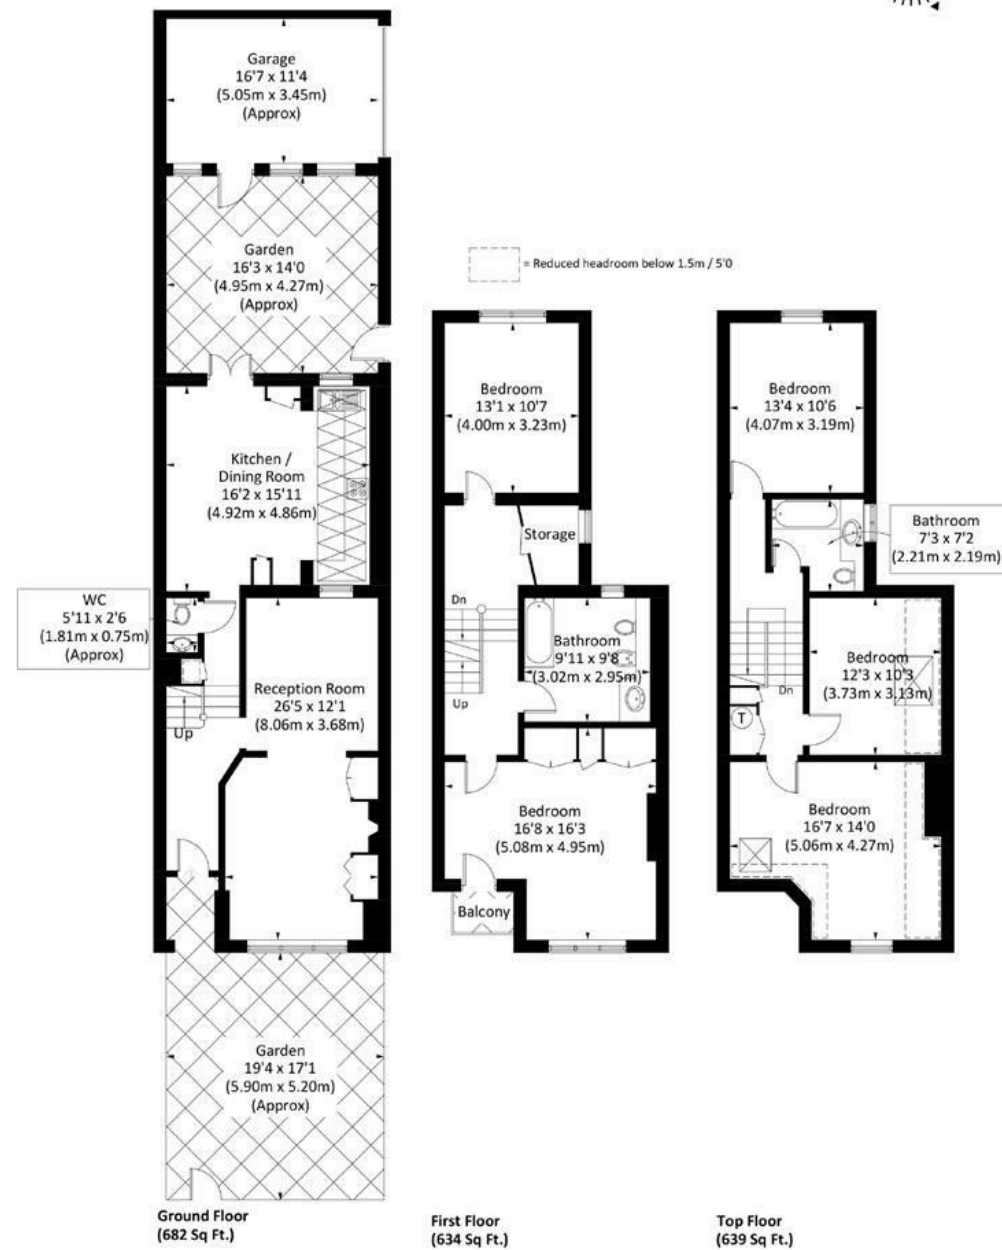

### FELSHAM ROAD, SW15

Approx. gross internal area 1955 Sq Ft. / 181.6 Sq M  
Garage Approx. gross internal area 188 Sq Ft. / 17.5 Sq M

Illustration for identification purposes only, measurements are approximate, not to scale. FloorplansUsketch.com © 2019 (ID558676)

A superbly located and beautifully presented five bedroom end of terrace period house in the heart of Lower West Putney. Offered on an unfurnished basis and benefiting from a private garage accessed from both the garden and Roskell Road, the ground floor accommodation comprises an entrance hallway opening to a spacious double reception room with wood floors and feature fireplace, fully extended kitchen/dining room with doors to the patio garden and garage and guest WC. To the upper floors there are five good size bedrooms, storage room and two bathrooms. Felsham Road is a popular residential road in the ever popular Lower West Putney and close to numerous local schools. The amenities of the Lower Richmond Road, River Thames, and transport on the High Street are all a short walk away. Available late July 2026.

- DOUBLE RECEPTION ROOM
- FIVE BEDROOMS
- GUEST WC
- GARAGE
- EPC D
- EXTENDED KITCHEN
- TWO BATHROOMS
- PATIO GARDEN
- CLOSE TO SCHOOLS
- COUNCIL TAX BAND G

Per Calendar Month  
**£5,000 Per Calendar Month**